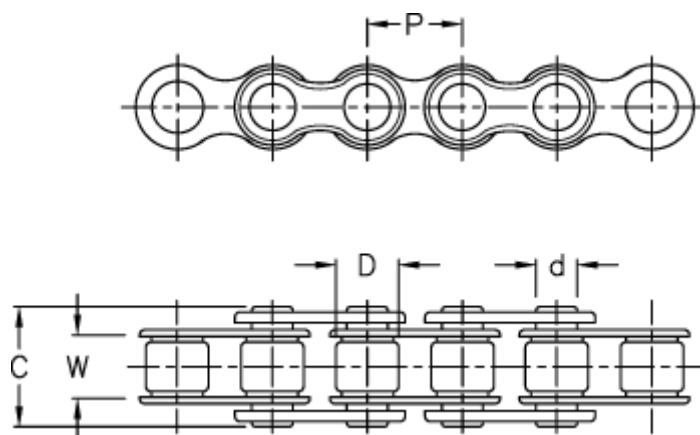

Article number: 6100110020

Description: KLEEchain 8 x 3 mm simplex 05 B-1
5 meter in box (without connecting links)

Measures

Breaking power = 5900N

C = 8.2

Chain size = 8 x 3 mm

d = 2.31

D = 5

Description = 05 B-1

P = 8

W = 3